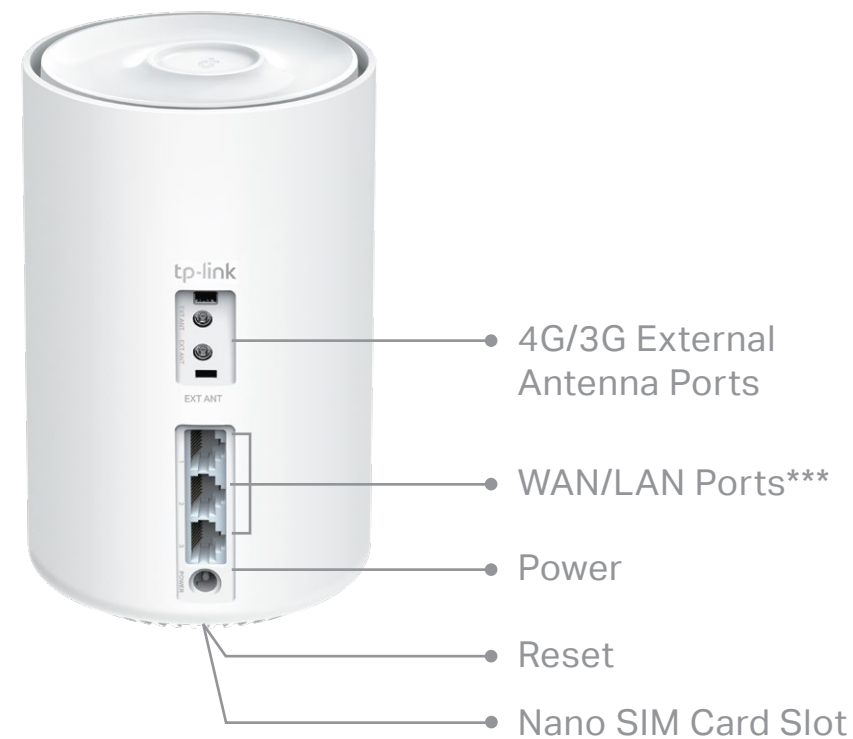

Specifications

Hardware

- CPU: 1.5 GHz Quad-Core CPU
- Ethernet Port: 3 Gigabit ports (WAN/LAN auto-sensing)
- Button: 1 RESET button on the underside
- Antenna: 2 LTE antennas, 2 Wi-Fi antennas
- Power Consumption (without power adapter): 14.7W max
- Dimensions (W × D × H): 4.13 × 4.13 × 6.57 in (105 × 105 × 167mm)
- Power Adapter Input: 100-240V~50-60Hz 0.6A
- Power Adapter Output: 12V $\equiv$ 1.5A

Wireless

- 4G: FDD-LTE: B1/B3/B5/B7/B8/B20/B28(2100/1800/850/2600/900/800/700 MHz)
  TDD-LTE: B38/B40/B41(2600/2300/2500 MHz)
- 3G: DC-HSPA+/HSPA/UMTS B1/B5/B8 (2100/850/900 MHz)
- Wireless Standards: IEEE 802.11a/n/ac/ax 5GHz, IEEE 802.11b/g/n/ax 2.4GHz
- Mesh Protocol: 802.11k/v/r†
- Frequency: 2.4GHz and 5GHz
- Signal Rate: 574 Mbps on 2.4GHz, 1201 Mbps on 5GHz†
- Transmit Power: CE: ≤20 dBm (2.4GHz), ≤23 dBm (5GHz)
- Wireless Security: WPA/WPA2-PSK/WPA3 encryptions

Software

- Working Mode: 3G/4G, Router, Access Point
- WAN Type: Dynamic IP/Static IP/PPPoE/L2TP/PPTP
- Protocols: Supports IPv4 and IPv6
- Guest Network: 2.4GHz Guest Network×1, 5GHz Guest Network×1
- Features: Parental Controls, QoS (Quality of Service), Anti-virus, Address Reservation, Port Forwarding, TP-Link DDNS, IPTV, IPv6, LED Control, Smart Connect, Optional Ethernet backhaul, 1024-QAM^Δ, MU-MIMO^Δ, OFDMA^Δ, BSS Color^Δ

Others

- Certification: CE, RoHS
- Environment:
  Operating Temperature: 0°C~40°C (32°F~104°F)
  Storage Temperature: -40°C~60°C (-40°F~140°F)
  Operating Humidity: 10%~90%RH
  Storage Humidity: 5%~90%RH
- Package Contents for Deco X20-4G(1-pack):
  1 Deco X20-4G unit
  1 RJ45 Ethernet Cable
  1 Power Adapter
  1 Quick Installation Guide
  2 SMB to SMA Adapters
- Package Contents for Deco X20-4G(2-pack):
  1 Deco X20-4G unit + 1 Deco X20 unit
  1 RJ45 Ethernet Cable
  2 Power Adapters
  1 Quick Installation Guide
  2 SMB to SMA Adapters
- Package Contents for Deco X20-4G(3-pack):
  1 Deco X20-4G units + 2 Deco X20 units
  1 RJ45 Ethernet Cable
  3 Power Adapters
  1 Quick Installation Guide
  2 SMB to SMA Adapters

Attention: This device may only be used indoors in all EU member states, EFTA countries and Northern Ireland.

Attention: This device may only be used indoors in Great Britain.

Specifications are subject to change without notice. All the brands and product names are trademarks or registered trademarks of their respective holders.

[†]Maximum wireless signal rates are the physical rates derived from IEEE Standard 802.11 specifications. Actual wireless data throughput and wireless coverage, and quantity of connected devices are not guaranteed and will vary as a result of network conditions, client limitations, and environmental factors, including building materials, obstacles, volume and density of traffic, and client location.

[‡]Clients need to support 802.11k/v/r and may require additional setup. Performance may vary depending on the client device.

[§]HomeShield includes the Free Basic Plan. Fees apply for the Pro Plan. Visit <https://www.tp-link/homeshield> for more information.

^ΔUse of Wi-Fi 6 and other features including OFDMA, MU-MIMO, 1024-QAM, and BSS Color require clients to also support the corresponding features.

^{††}Use of WPA3 encryption requires clients to also support the corresponding feature.