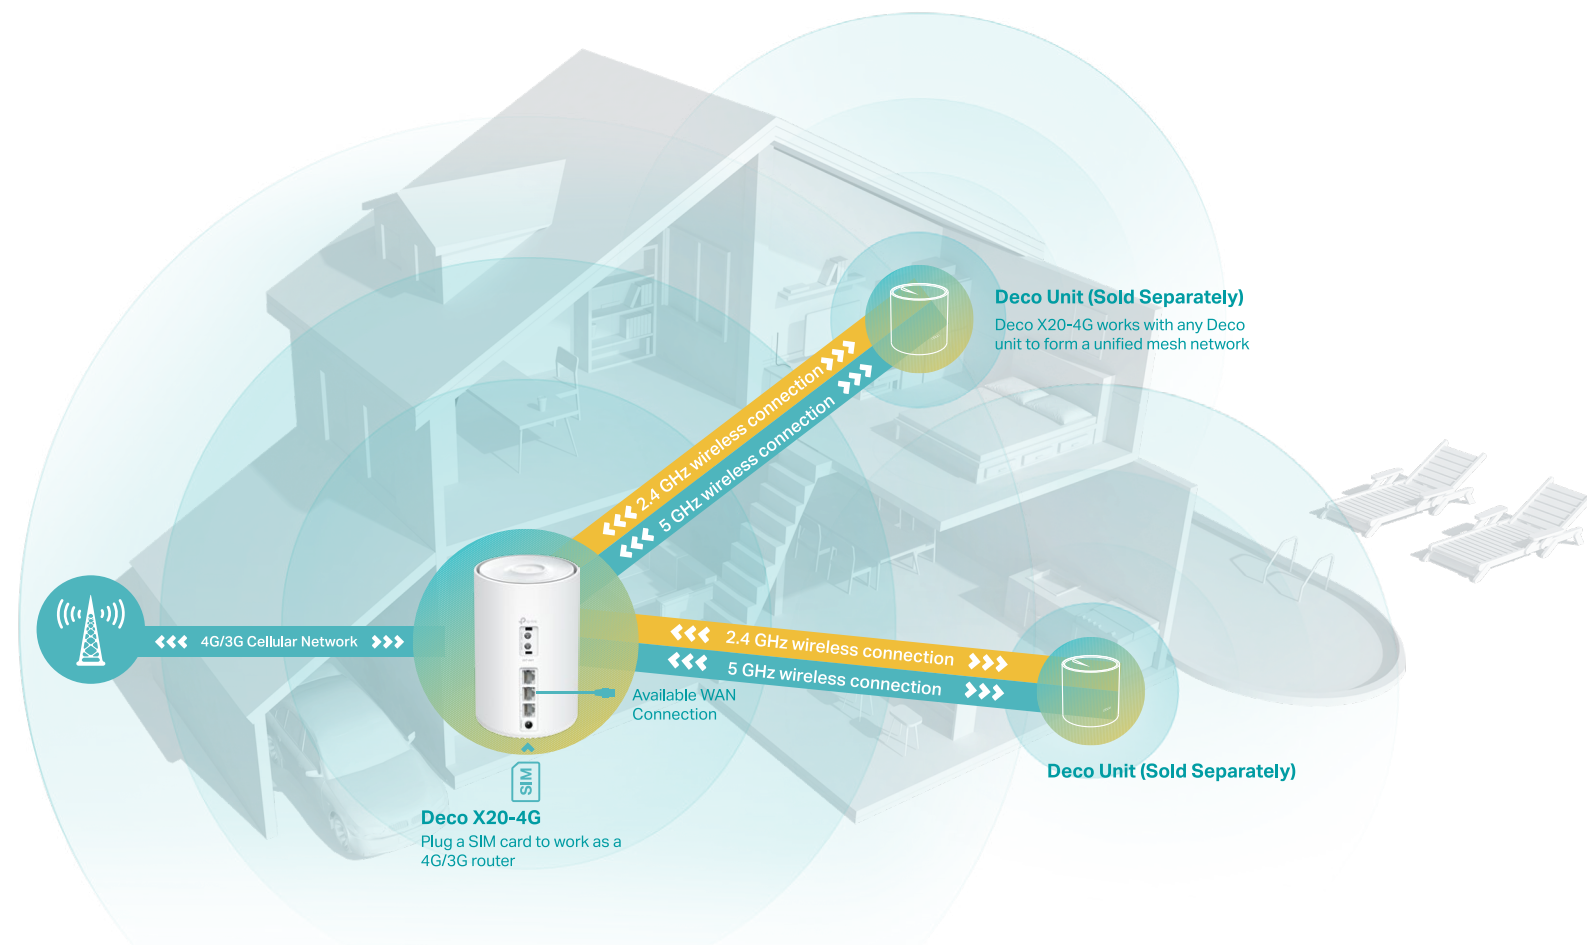

Highlights

Superior Mesh Wi-Fi , Everywhere

Deco 4G+ = TP-Link Mesh Technology + Wi-Fi 6 + HomeShield + 4G/3G Router

4G+ LTE

Ideal for cutting-edge 4G LTE Advanced network
Compatible with 3G/4G network

Wi-Fi Dead-Zone Killer

Eliminate weak signal areas with clearer, stronger whole home Wi-Fi generated from Wi-Fi 6. No more searching around for a stable connection.[^]

Seamless Roaming with One Wi-Fi Name

Deco units work together to form a unified network with a single network name. Walk through your home and stay connected with the fastest possible speeds.[‡]

TP-Link HomeShield

TP-Link's premium security services keep your home network safe with cutting-edge features for network and IoT protection.[§]

Network Protection

Detect cyber threats to keep your privacy and connected devices well protected.

Parental Controls

Manage online time and block inappropriate content to keep families healthy online.

Quality of Service (QoS)

Prioritize your bandwidth needs to get a faster networking experience.

Comprehensive Reports

Gain full statistics and insights to help you know your home network better.